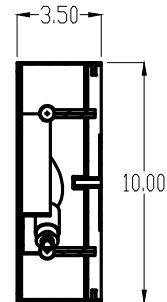

MOUNTAIN SCONCE

DIMENSIONS

Width: 10 Inches

Height: 10 Inches

Depth: 3.5 Inches

MOUNTING

Weight: 9 Pounds

Junction Box: 4 Inch
Octagonal/Round