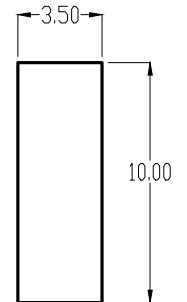

MOUNTAIN SCONCE

DIMENSIONS

Width: 10 Inches

Height: 10 Inches

Depth: 3.5 Inches

MOUNTING

Weight: 9 Pounds

Junction Box: 4 Inch
Octagonal/Round

LAMP / WIRING

Max Wattage: (2) 60W

FINISHES

Polished Nickel, Polished Brass,
Satin Brass, Copper, Matte Black
Oil Rubbed Bronze; Inquire for
custom finish combinations

RATING

Not Suitable for DAMP Locations