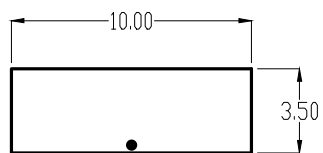

MOUNTAIN SCONCE

DIMENSIONS

Width: 10 Inches

Height: 10 Inches

Depth: 3.5 Inches

MOUNTING

Weight: 9 Pounds

Junction Box: 4 Inch
Octagonal/Round