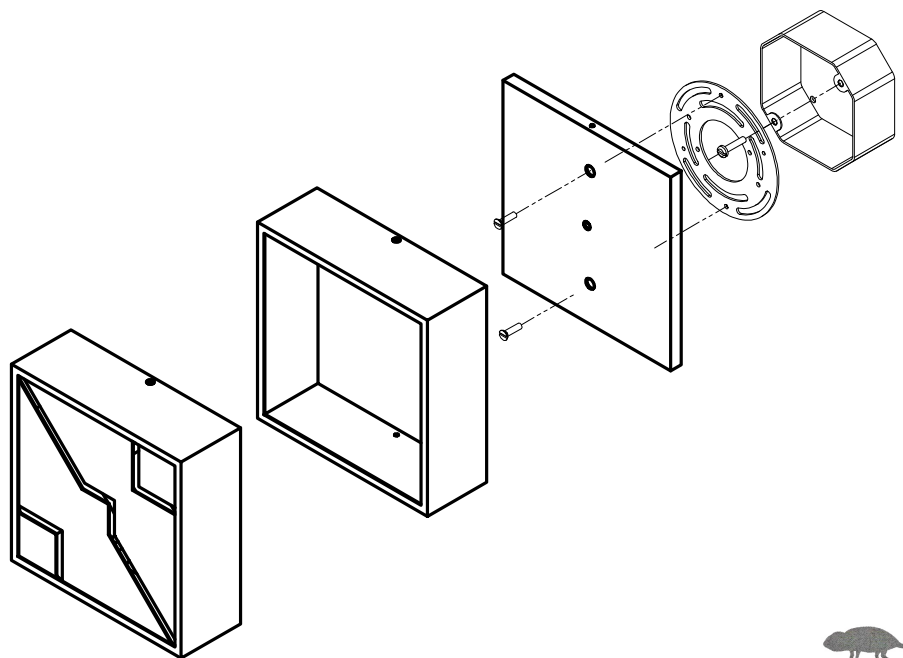

RATING

Not Suitable for DAMP Locations

UL Listed

ADA Compliant

JEN DALLAS STUDIO
LIFESTYLE INTERIORS TEXTILES