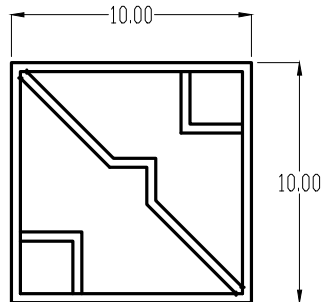

MOUNTAIN SCONCE

DIMENSIONS

Width: 10 Inches

Height: 10 Inches

Depth: 3.5 Inches

MOUNTING

Weight: 9 Pounds

Junction Box: 4 Inch
Octagonal/Round